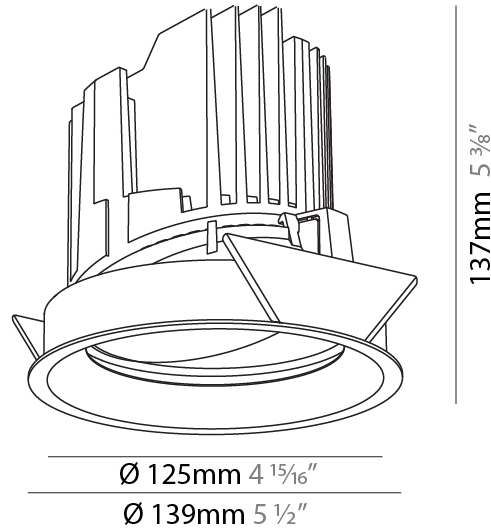

PHYSICAL

Shape: Round
Diameter (mm): 139
Diameter (in): 5 1/2
Height (mm): 137
Height (in): 5 3/8
Ceiling Thickness (mm): 10 / 12.5 / 15
Ceiling Thickness (in): 3/8 or 1/2 or 9/16
Min. Recessing Depth (mm): 150
Min. Recessing Depth (in): 5 7/8
Light Distribution: Adjustable / Downlight
Weight (kg): 0.849
Weight (lbs): 1.87
Fixture Finish: SSR / BKV / CWI / CRY / HAB / LAG / UFT / ITA / RUA / RUR / MIC / FTG / MYG / TWT / LOD / PUS / FRO / FUP / KIA / POP / BLS / SPG / MEY / GOH / GUM / CHC / COM / ABZ / JAG / OBR / MOS / ROR
Fixture Material: Aluminum Die Cast
Cut-out Measurements: 130mm / 5 1/8"

ELECTRICAL

Lamp Type: LED (Zhaga Standard)
Input Wattage (W): 13.2 / 16.5
Total Output Wattage (W): 12 / 14
Dimming: Tri-Mode (Non-Dimming and Phase Dimming (120Vac only) and 0-10V Dimming)
Driver Included: No
Driver Location: Recessed Housing
Driver Type: Constant Current - Universal
Driver Class: Class 2
Housing: See components
Input Voltage (V): 120 - 277
Constant Current (MA): 350

LED

Number of LEDs: 1
Color Temperature (°K): 2700 / 3000 / 3500 / 4000
Max. Delivered Lumen (lm): 810 / 900 / 970 / 990
Nominal Lumen (lm): 960 / 1070 / 1156 / 1180
CRI: >90 CRI
Efficiency (%): 0.905
Lamp Life (hrs): 50000

OPTICAL

Reflector°: 10
Adjustability: Rotational 355°; Tilt 30°

RATINGS AND CERTIFICATIONS

Certified By: Certified for North American Standards
IP rating: IP54