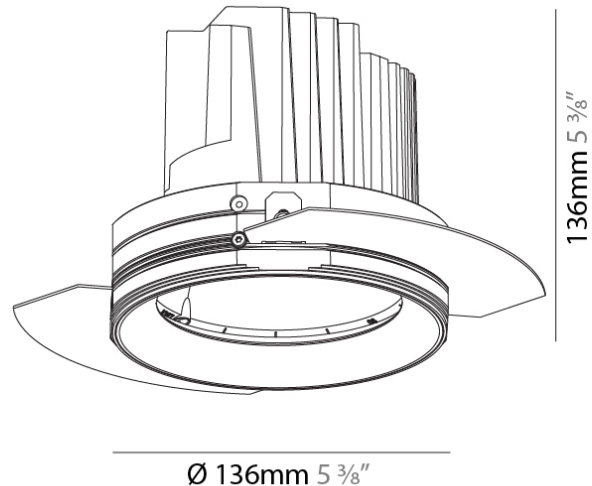

RATINGS AND CERTIFICATIONS

UL Listed, ENEC, CE, RoHS, IEC, FCC, ETL, and other international standards. For assistance on 'custom' specifications, contact zteam@zaneen.com. In a constant effort to supply the best product, we reserve the right to change specifications or materials without notice. The most recent specification sheets are found at zaneen.com